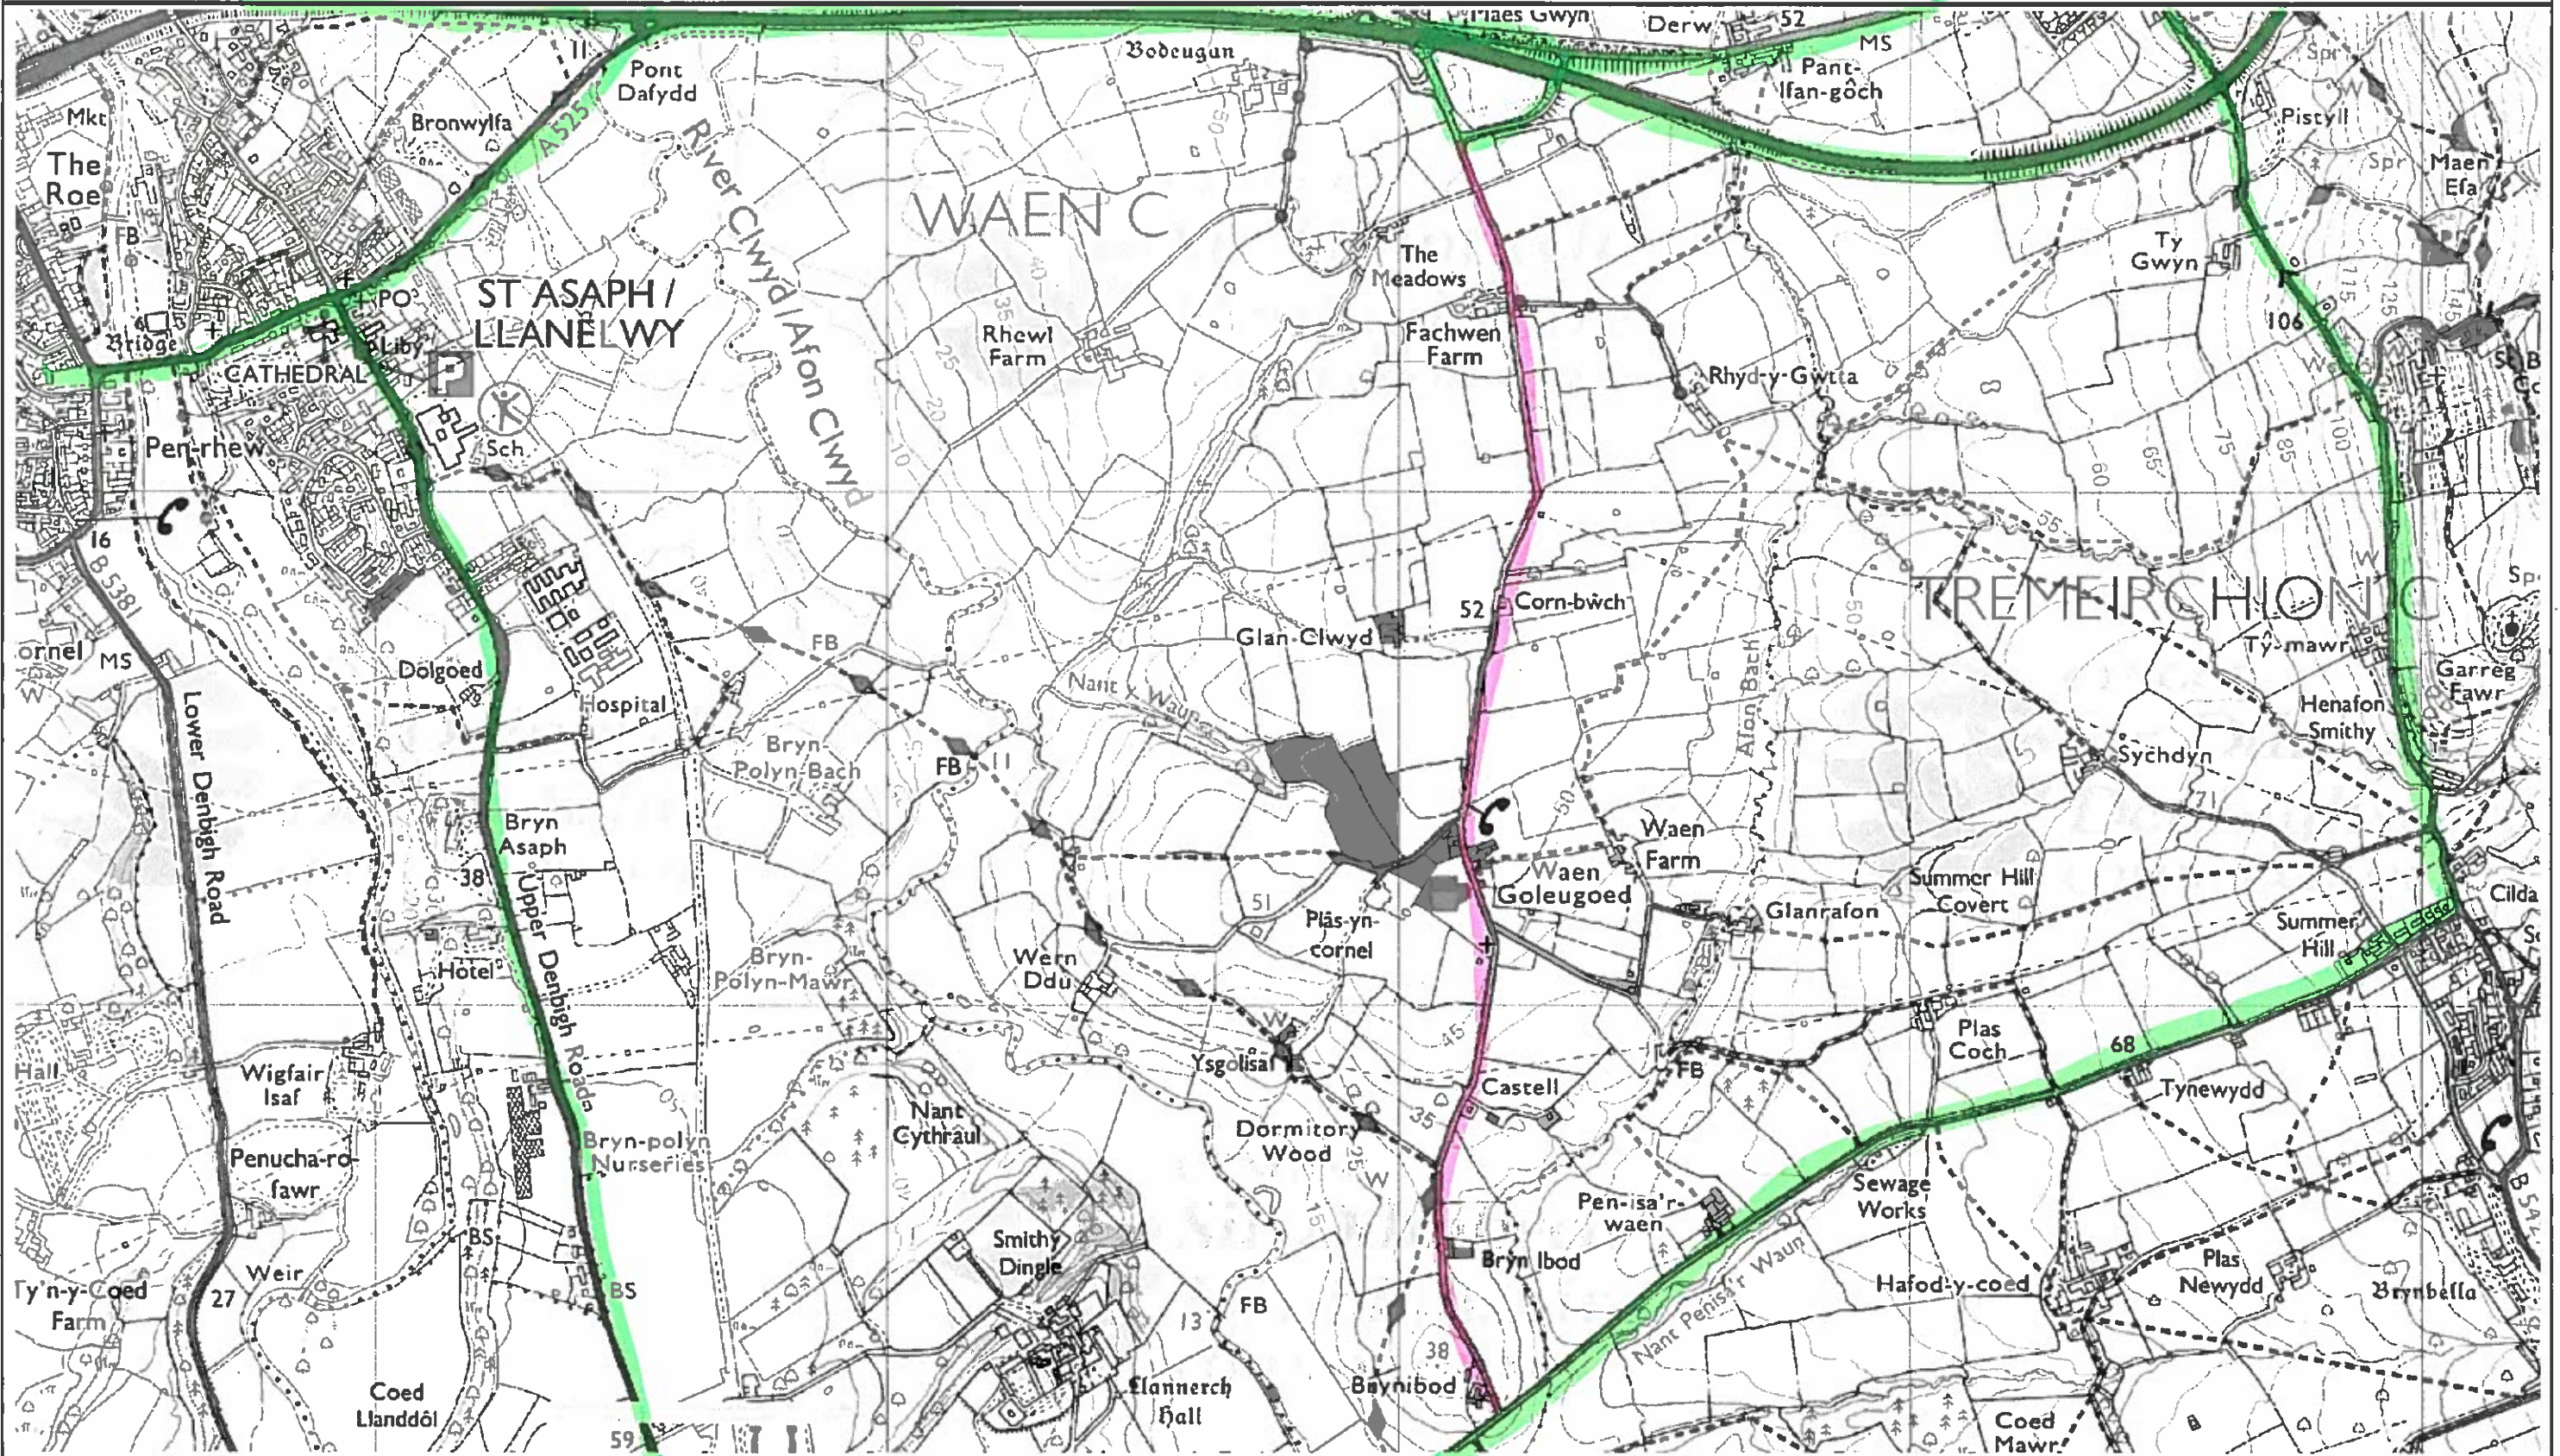

Site 7

Date 4/3/2015
Scale 1/12277
Centre = 305765 E 373535 N

This is an extract of the millennium mapTM which is copyright Getmapping Plc
© Hawffraint y Goron a hawliau cronfa ddata 2014 Arolwg Ordnans 100023408
© Crown copyright and database rights 2014 Ordnance Survey 100023408